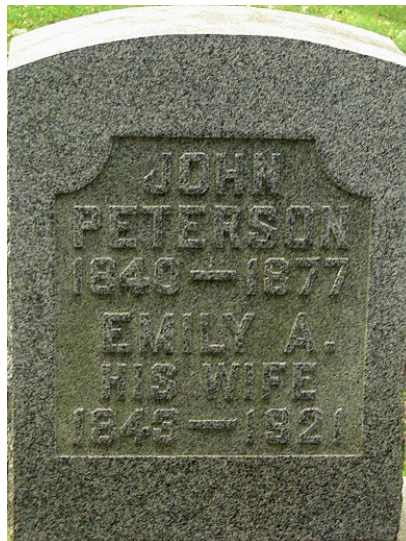

## Company B, 120<sup>th</sup> OVI

Photo Credits: Bill Miller at [Find a Grave](#)

PETERSON, John 9 Aug 1862

Private John Peterson was 21 when he entered service. He was transferred to Co E 114th OVI 27 Nov 1864. Transferred to Co E, 48th OVI, 24 July 1865. Mustered out 14 Oct 1865.

1850 Census, Monroe Twp, Richland Co OH, Dwelling 200, Family 200: Thomas PETERSON, age 40 OH, farmer; Elizabeth, age 41 OH; Martha E., age 16 OH; Solomon, age 13 OH; John, age 9 OH; Bety A., age 12 OH; Isaac, age 5 OH; Charles, age 3 months OH.