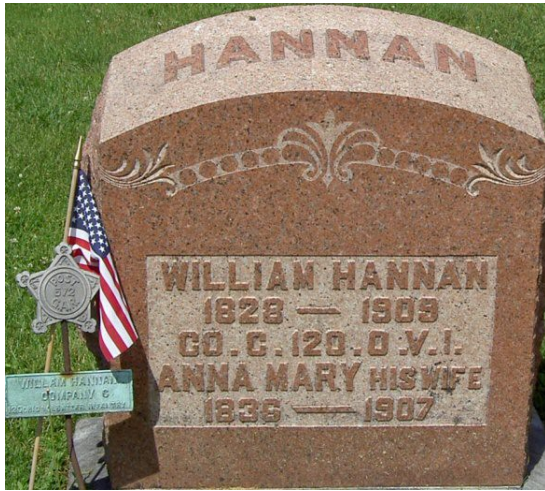

Company C, 120th OVI

Photo Credit: Bill Miller at [Find a Grave](#)
See museum information at [Find a Grave!](#)

HANNAN, William 20 Aug 1862

Private Hannan was age 30 when he entered service. He was wounded and captured 3 May 1864 near Snaggy Point on the Red River, Louisiana; discharged 27 Oct 1864 at Columbus, Ohio on a Surgeon's certificate of disability.

Father: John HANNON

Mother: Mary WHITE

Birth: 3 Sep 1828, Wayne County OH

Marriage: 1 Mary GOODLE [son's death record]

2 Anna Mary SWORD on 10 Jan 1875 at Ashland Co OH.

Death: 27 Feb 1909 in Green Twp, Ashland County, OH

Discharge certificate: William HANNAN was a private in Co C, 120th Regiment of Ohio Infantry Volunteers. He was born in Ashland Co OH. He was 5'5", fair complexion, blue eyes, brown hair and was a mechanic when enrolled. [<http://ashlandohgenealogy.org/ashlandohchapter.html>]

Family Search: Ohio, County Marriages, 1789-1994: William HANNON married Anna Mary SWORD on 10 Jan 1875 at Ashland Co OH.

1880 Census Green Twp, Ashland County, OH, page 33: William HANAN, age 52 OH, carpenter, no birthplaces for parents; Mary, wife, age 43 PA, parents born PA; Electa J, daughter, age 14 OH; Harvy, son, age 11 OH; Eunice?, daughter, age 9 OH; Nettie, daughter, age 7 OH.