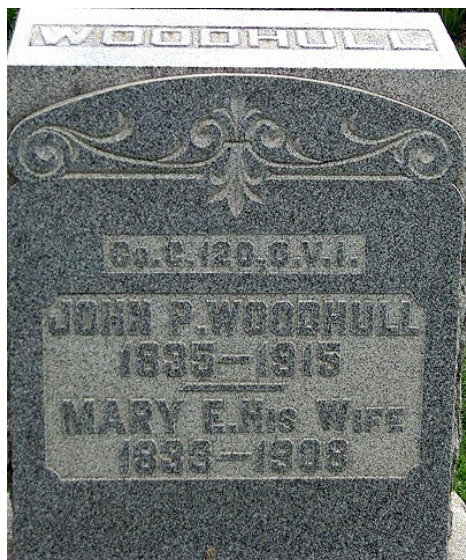

Company C, 120th OVI

Photo Credit: Bill Miller at [Find a Grave](#)

WOODHULL, John P. 15 Aug 1862
Wagoner [Teamster] Woodhull was age 27 when he entered service.
He was discharged 25 Mar 1863 at Columbus, Ohio on a Surgeon's certificate of disability.