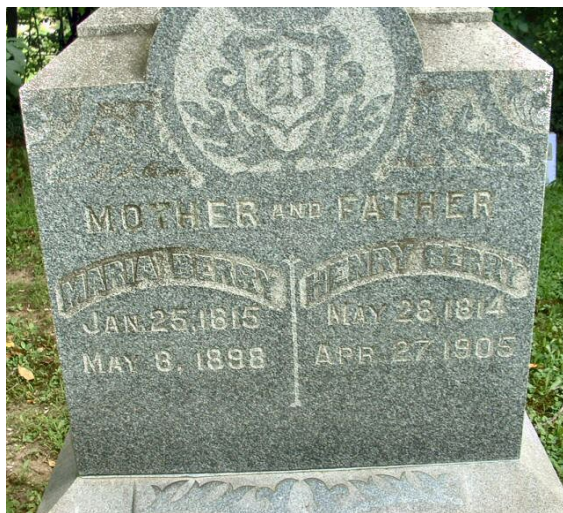

Company F, 120th Ohio Volunteer Infantry

Photo Credit: Susie Holderfield

BERRY, Henry 3 Sept 1862
Sergeant Berry was age 48 when he entered service. He was discharged 28 Jan 1863 at Keokuk, Iowa on a Surgeon's certificate of disability.