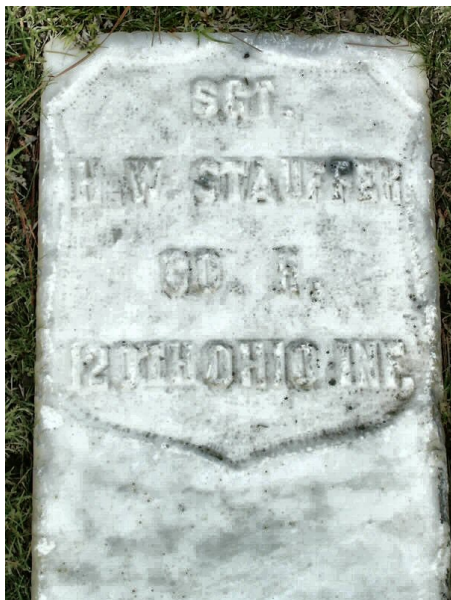

Company H, 120th Ohio Volunteer Infantry

Photo Credit Jenn Lewallen at [Find a Grave](#)

STAUFFER, Henry 9 Aug 1862 Henry W. STAUFFER
Henry, age 20, is listed in the Roster of Ohio Soldiers 1861-66 volume 8, page 263 as a Sergeant, appointed from Corporal 1 Jan 1864. He was captured 3 May 1864 near Snaggy Point on Red River, LA. He was mustered out 6 July 1865 at Camp Chase, Ohio. [Sgt when discharged.]
There are discharge papers in Wayne County for Henry Stauffer, age 19. He was 5' 6", with light complexion, dark eyes, and dark hair. He listed himself as a student when he enrolled.

Father: George STAUFFER
Mother: Elizabeth STARK
Birth: 1842, OH
Marriage: Harriet C. CHAFFEE
Death: 29 Dec 1893
Cemetery: Santa Barbara Cemetery, Santa Barbara, Santa Barbara Co CA

Henry W. STAUFFER, Co H, 120th OVI
Cemetery online [Santa Barbara County Genealogical Society](#): Henry W. STAUFFER, died 29 Dec 1893, veteran, Mountain View section, Lot 119.

Pension Index: Henry STAUFFER, H 120th OH Inf. Filed in California. The dates look like 21 Sep 1892, Application 1132057, Certificate 865742, filed in CA as an invalid and then the widow's pension, Hattie C. Stauffer, 9 Feb

1894, Application 590289, Certificate 402302, filed in CA.

1850 census for East Union Twp, Wayne County OH: George STOUFFER, age 45 PA, farmer; Elizabeth, age 40 PA; Lewis (17 PA), Samuel (15 PA), Hiram (14 PA), Susan (9 OH), Henry, age 8 OH; Edwin (nine months, OH).