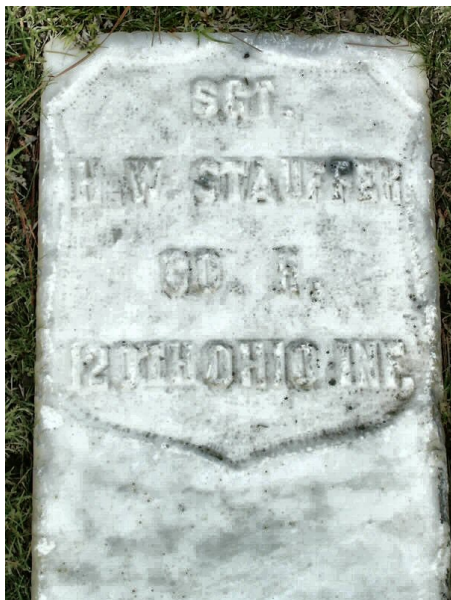

Company H, 120th Ohio Volunteer Infantry

Photo Credit Jenn Lewallen at [Find a Grave](#)

STAUFFER, Henry 9 Aug 1862 Henry W. STAUFFER
Henry, age 20, is listed in the Roster of Ohio Soldiers 1861-66 volume 8, page 263 as a Sergeant, appointed from Corporal 1 Jan 1864. He was **captured** 3 May 1864 near Snaggy Point on Red River, LA. He was mustered out 6 July 1865 at Camp Chase, Ohio. [Sgt when discharged.]
There are discharge papers in Wayne County for Henry Stauffer, age 19. He was 5' 6", with light complexion, dark eyes, and dark hair. He listed himself as a student when he enrolled.

Father: George STAUFFER
Mother: Elizabeth STARK
Birth: 1842, OH
Marriage: Harriet C. CHAFFEE
Death: 29 Dec 1893
Cemetery: Santa Barbara Cemetery, Santa Barbara, Santa Barbara Co CA

Henry W. STAUFFER, Co H, 120th OVI
Cemetery online [Santa Barbara County Genealogical Society](#): : Henry W. STAUFFER, died 29 Dec 1893, veteran, Mountain View section, Lot 119.

Pension Index: Henry STAUFFER, H 120th OH Inf. Filed in California. The dates look like 21 Sep 1892, Application 1132057, Certificate 865742, filed in CA as an invalid and then the widow's pension, Hattie C. Stauffer, 9 Feb

1894, Application 590289, Certificate 402302, filed in CA.

1850 census for East Union Twp, Wayne County OH: George STOUFFER, age 45 PA, farmer; Elizabeth, age 40 PA; Lewis (17 PA), Samuel (15 PA), Hiram (14 PA), Susan (9 OH), Henry, age 8 OH; Edwin (nine months, OH).